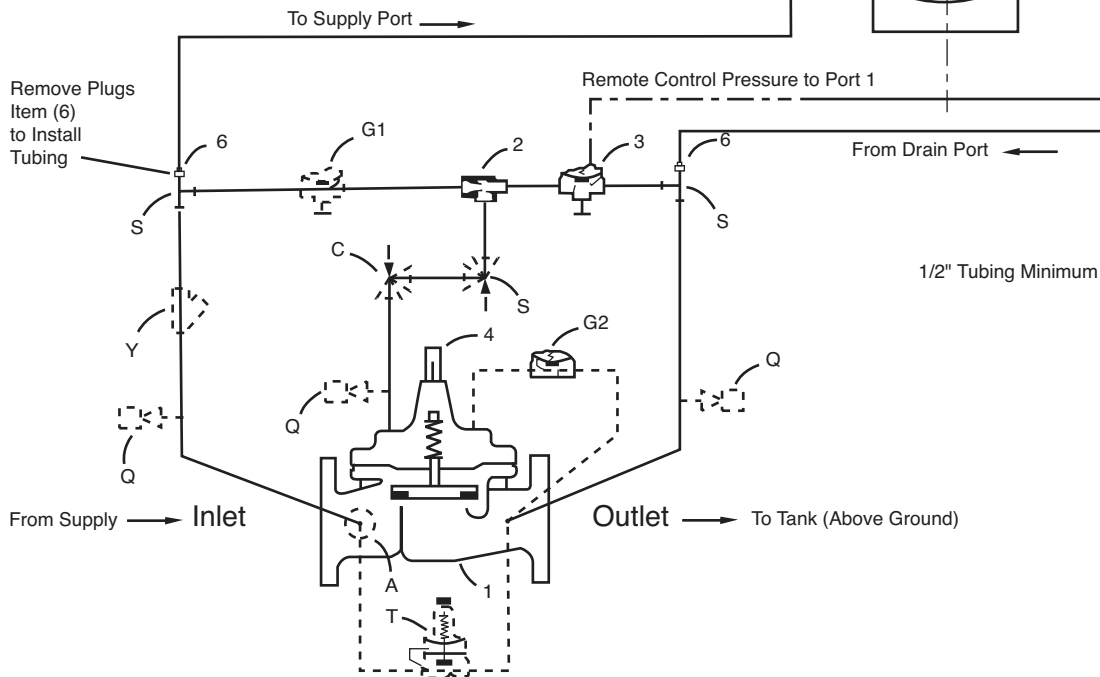

Typical High Level Shutoff Hook-up For Aviation Fueling Valve Applications

CLA-VAL

1701 Placentia Avenue • Costa Mesa, CA 92627
 800-942-6326 • Web Site: www.cla-val.com • E-mail: info@cla-val.com

CLA-VAL CANADA
 4687 Christie Drive
 Beamsville, Ontario
 Canada L0R 1B4
 Phone: 905-563-4963
www.cla-val.com
[E-mail: sales@cla-val.ca](mailto:sales@cla-val.ca)