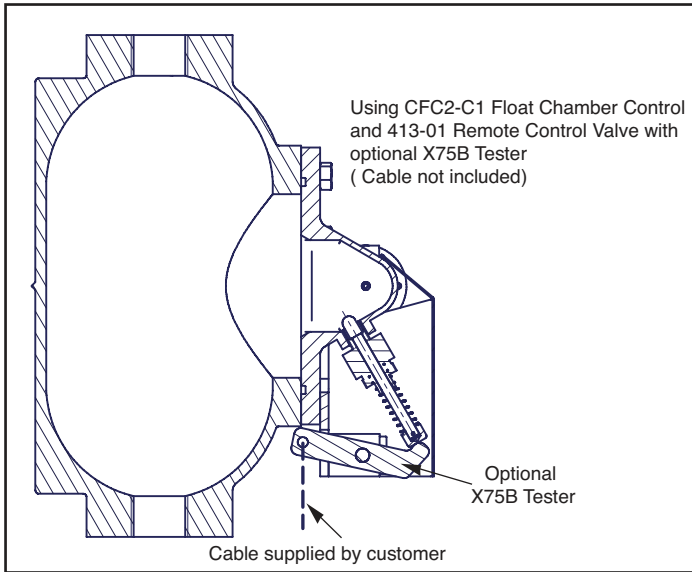

Typical High Level Shutoff Hook-up For Aviation Fueling Valve Applications

CLA-VAL

1701 Placentia Avenue • Costa Mesa, CA 92627
 800-942-6326 • Web Site: www.cla-val.com • E-mail: info@cla-val.com

CLA-VAL CANADA
 4687 Christie Drive
 Beamsville, Ontario
 Canada L0R 1B4
 Phone: 905-563-4963
www.cla-val.com
[E-mail: sales@cla-val.ca](mailto:sales@cla-val.ca)