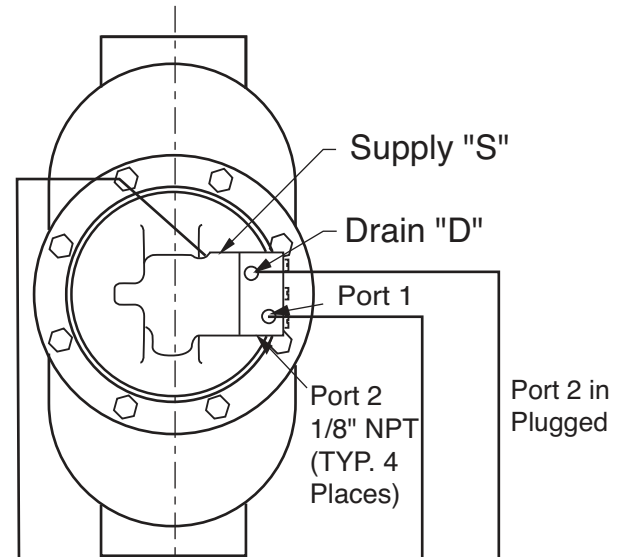

Typical High Level Shutoff Hook-up For Aviation Fueling Valve Applications

CLA-VAL

1701 Placentia Avenue • Costa Mesa, CA 92627
 800-942-6326 • Web Site: www.cla-val.com • E-mail: info@cla-val.com

CLA-VAL CANADA
 4687 Christie Drive
 Beamsville, Ontario
 Canada L0R 1B4
 Phone: 905-563-4963
www.cla-val.com
[E-mail: sales@cla-val.ca](mailto:sales@cla-val.ca)